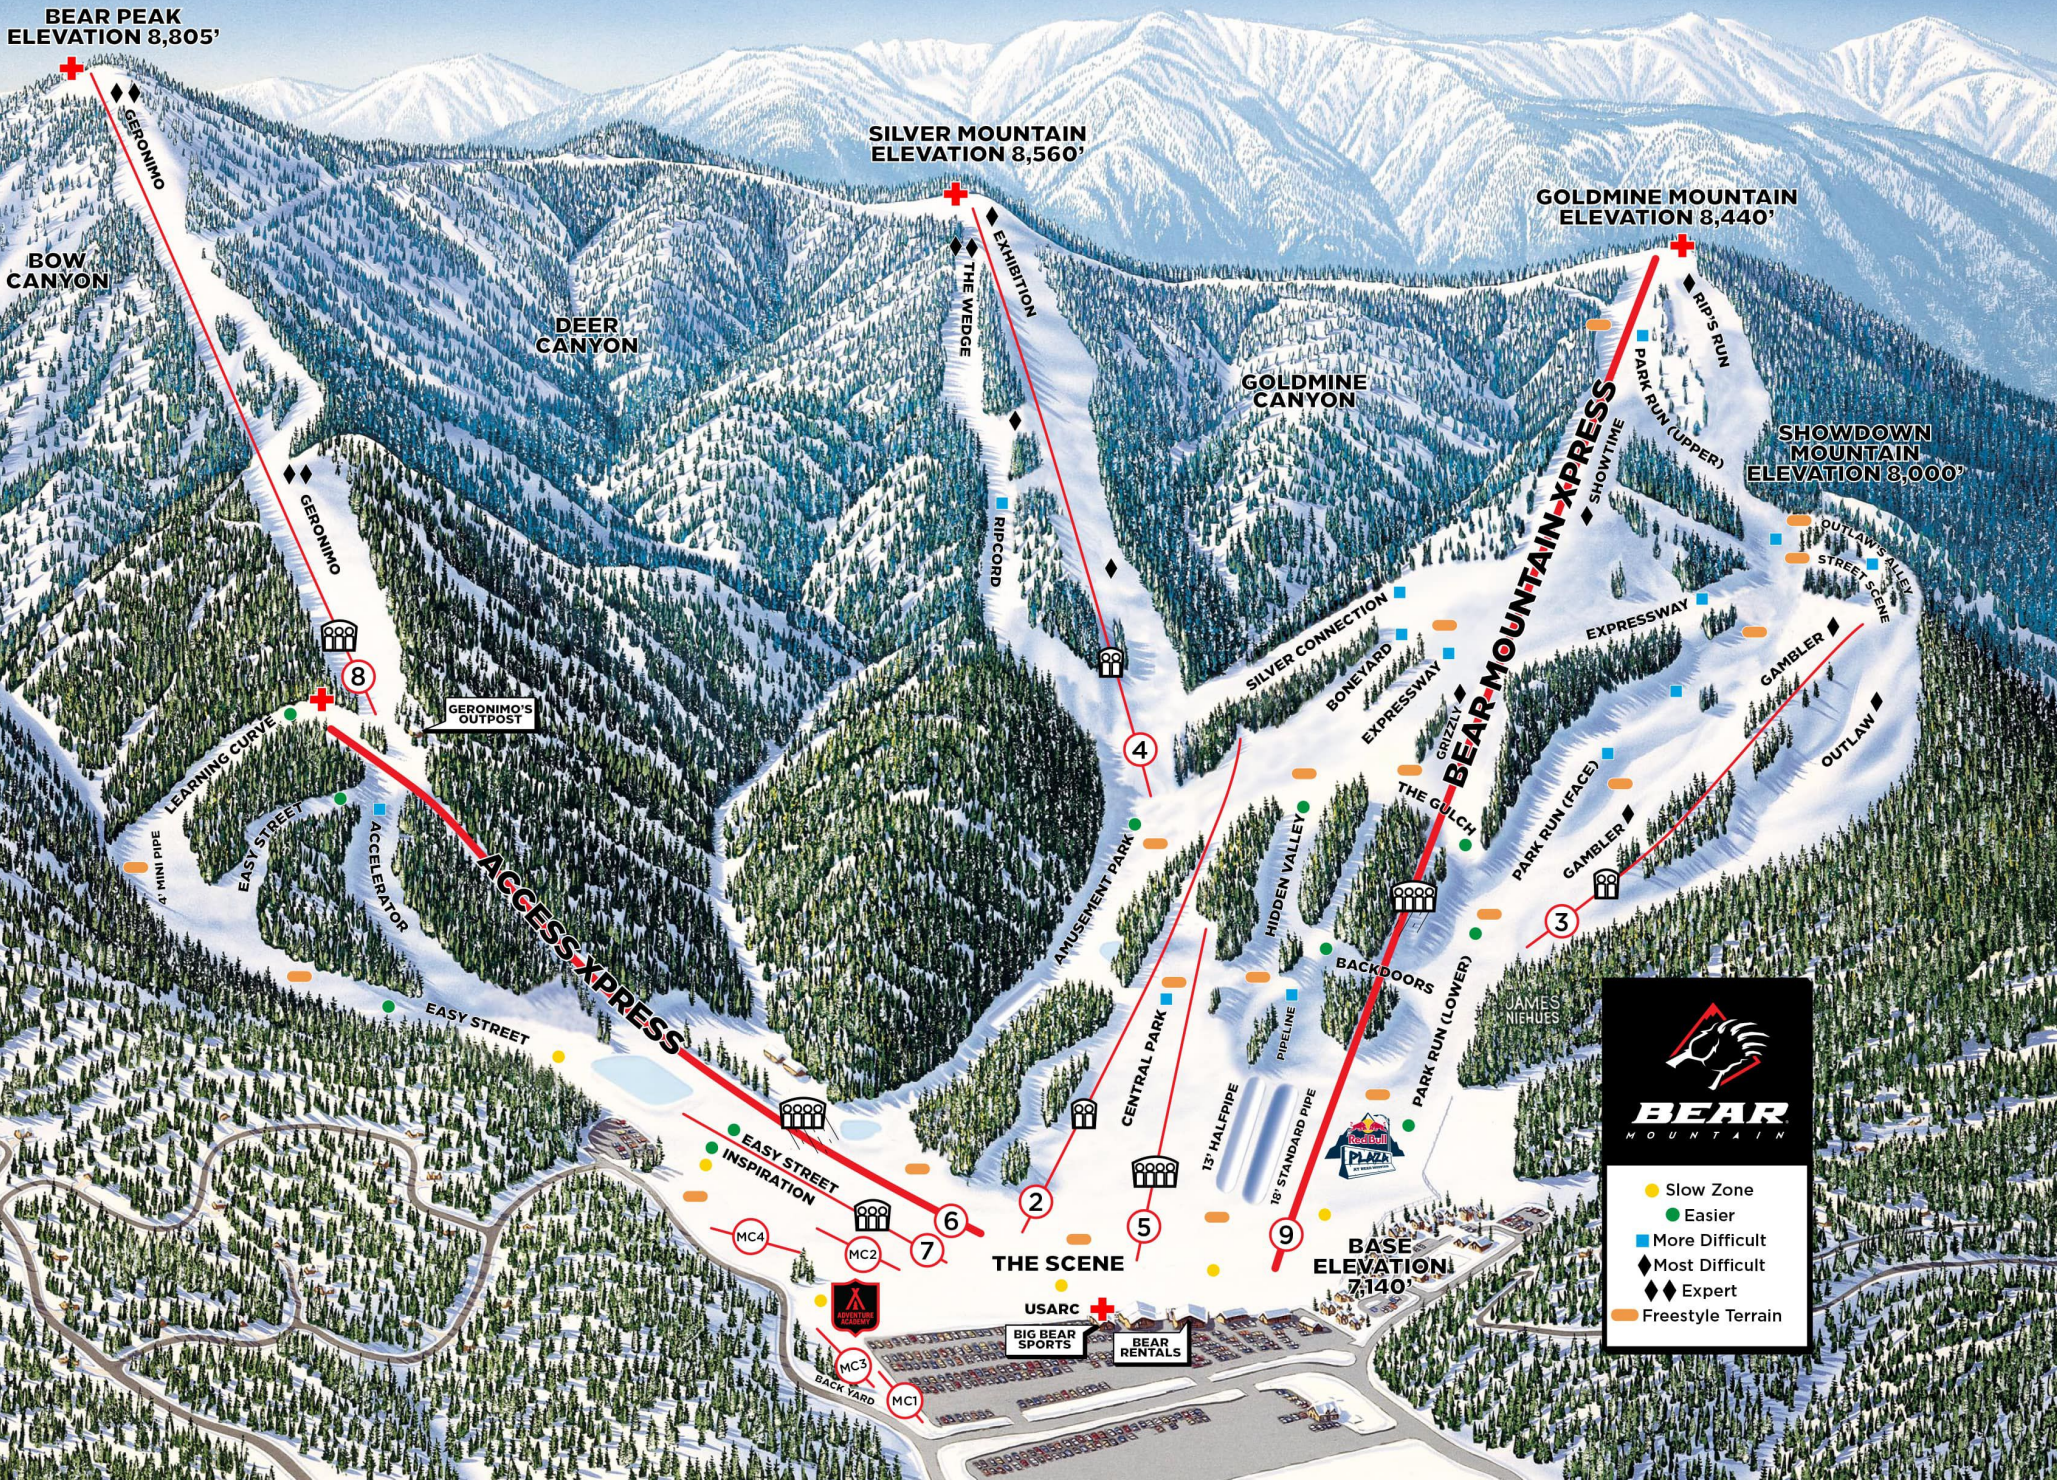

BEAR PEAK
ELEVATION 8,805'

SILVER MOUNTAIN
ELEVATION 8,560'

GOLDMINE MOUNTAIN
ELEVATION 8,440'

SHOWDOWN MOUNTAIN
ELEVATION 8,000'

BASE
ELEVATION 7,140'

BOW CANYON

DEER CANYON

GOLDMINE CANYON

GERONIMO

GERONIMO'S OUTPOST

LEARNING CURVE

EASY STREET

ACCELERATOR

EASY STREET

ACCESS X-XPRESS

AMUSEMENT PARK

BONEYARD

EXPRESSWAY

GRIZZLY

BEAR MOUNTAIN X-XPRESS

SHOWTIME

PARK RUN (UPPER)

RIP'S RUN

SHOWDOWN MOUNTAIN

OUTLAW'S ALLEY

STREET SCENE

EXPRESSWAY

GAMBLER

GAMBLER

OUTLAW

THE GULCH

PARK RUN (FACE)