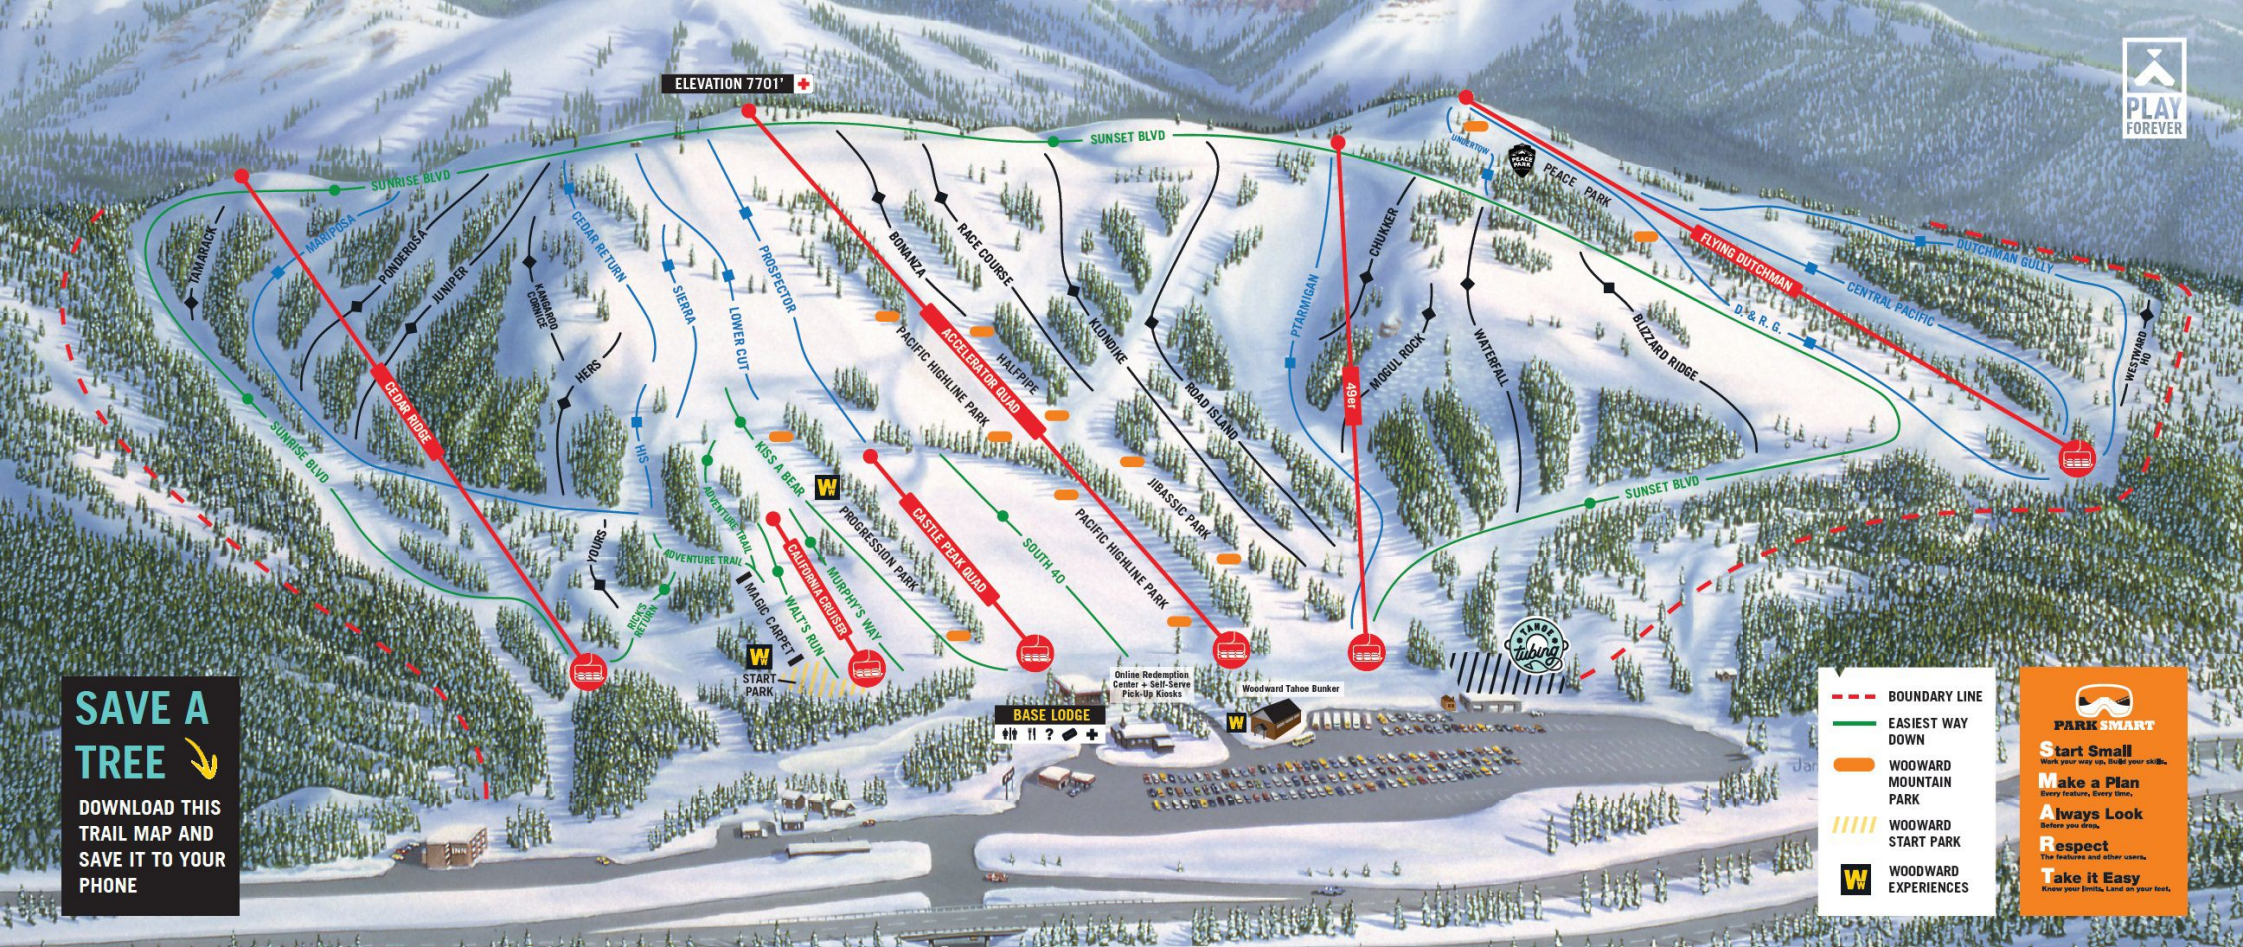

ELEVATION 7701'

SAVE A TREE
DOWNLOAD THIS TRAIL MAP AND SAVE IT TO YOUR PHONE

PARK SMART

Start Small
Work your way up. Build your skills.

Make a Plan
Every feature, every time.

Always Look
Before you stop.

Respect
The features and other users.

Take it Easy
Know your limits. Lead on your feet.

- BOUNDARY LINE
- EASIEST WAY DOWN
- WOODWARD MOUNTAIN PARK
- WOODWARD START PARK
- WOODWARD EXPERIENCES

OUR PARTNERS