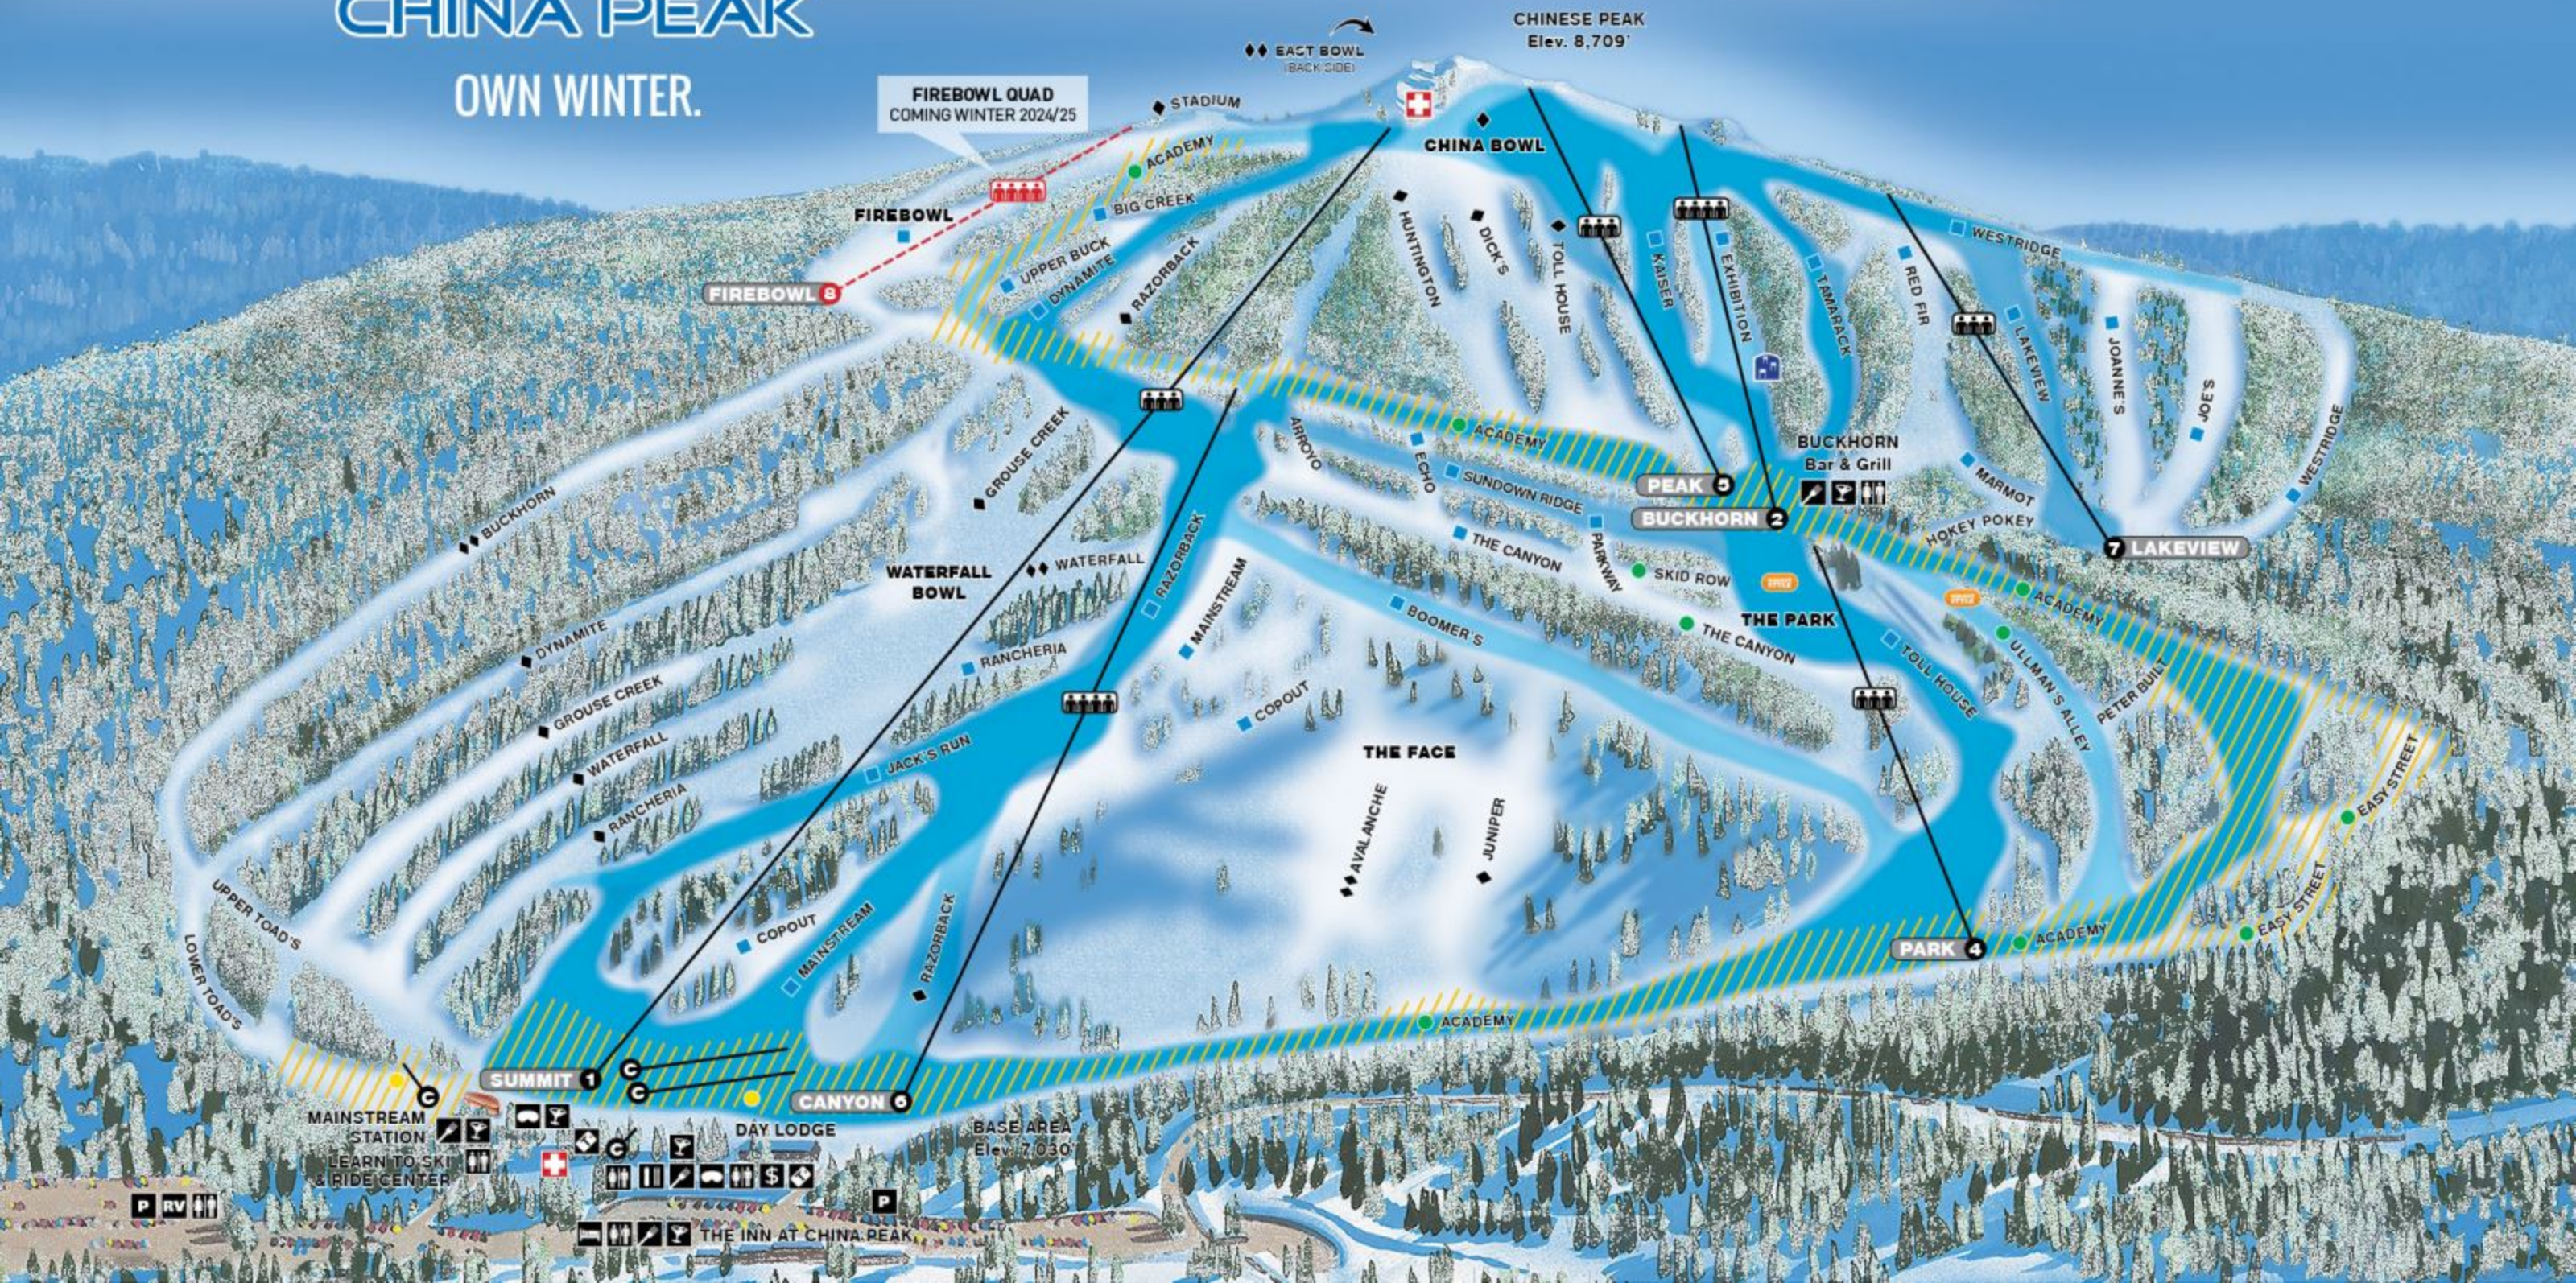

# CHINA PEAK

OWN WINTER.

**FIREBOWL QUAD**  
COMING WINTER 2024/25

CHINESE PEAK  
Elev. 8,709'

BASE AREA  
Elev. 7,030'

MAINSTREAM STATION  
LEARN TO SKI & RIDE CENTER

DAY LODGE

THE INN AT CHINA PEAK