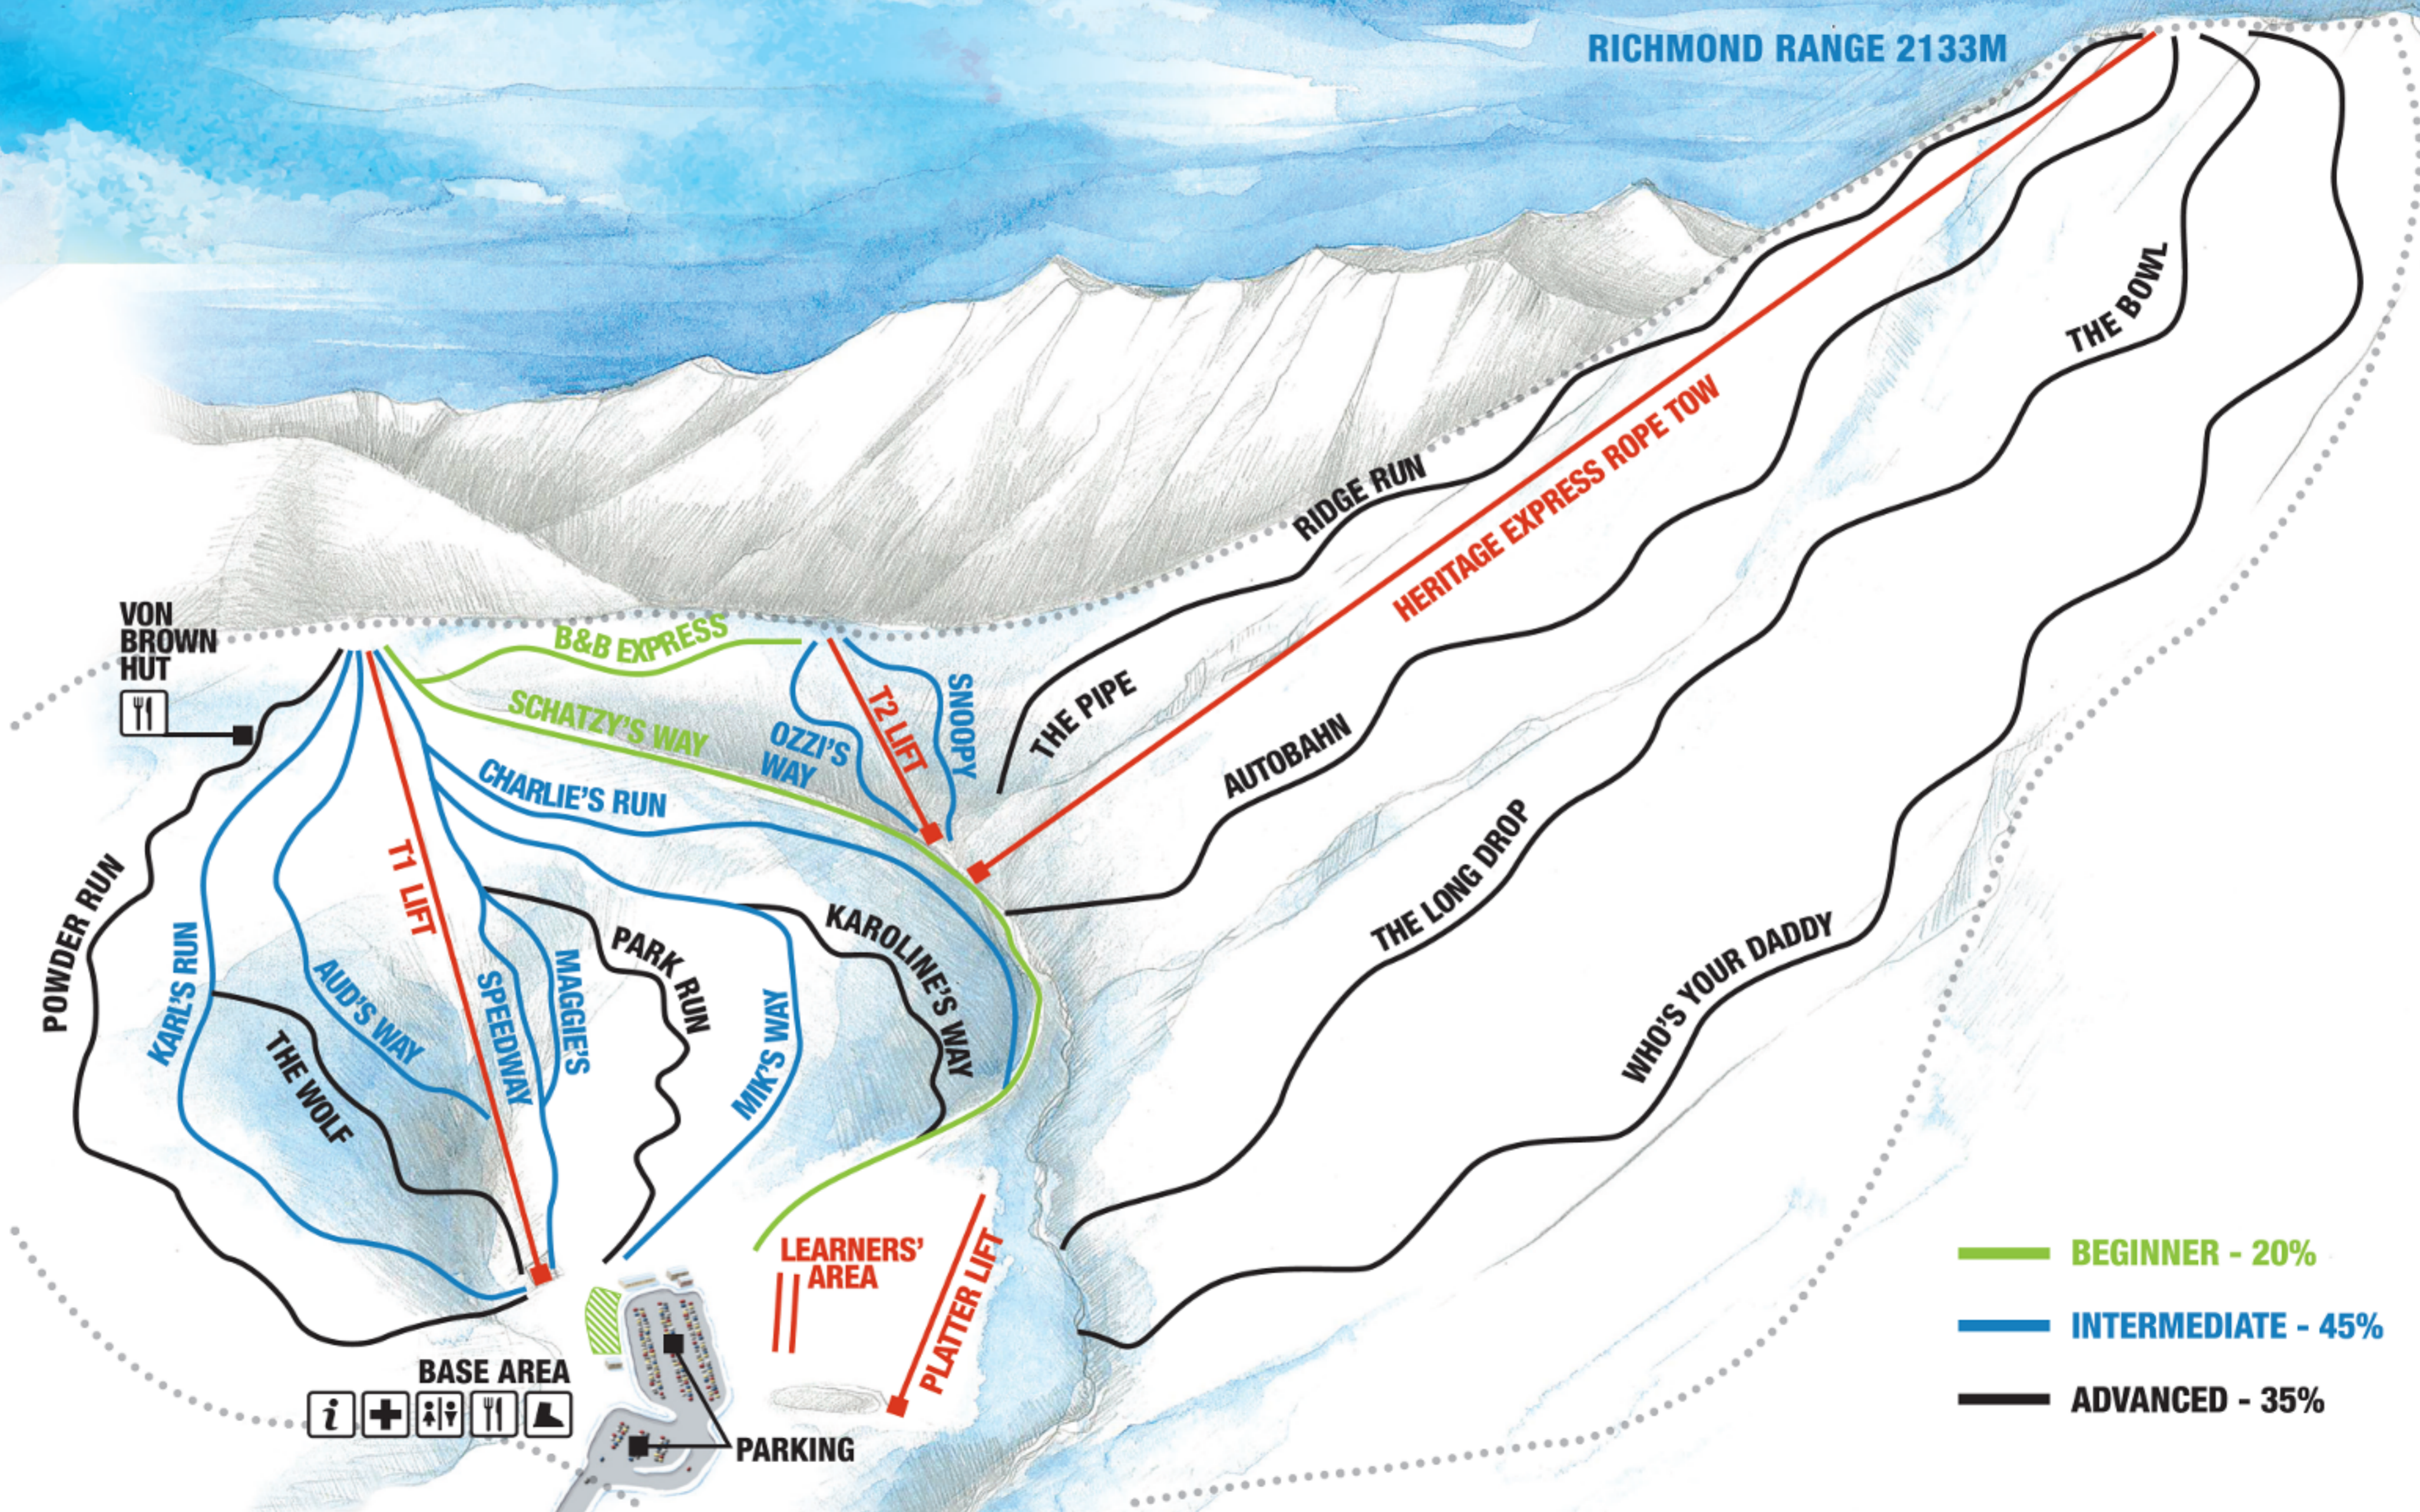

# ROUNDHILL SKI AREA TEKAPO

783 METRES OF VERTICAL

RICHMOND RANGE 2133M

## KEY

-  BASE AREA
-  Ticket Office & Info
-  Ski Patrol
-  Toilet
-  Café / Refreshments
-  Rental Equipment
-  PARKING
-  TOBOGGANING

-  BEGINNER - 20%
-  INTERMEDIATE - 45%
-  ADVANCED - 35%