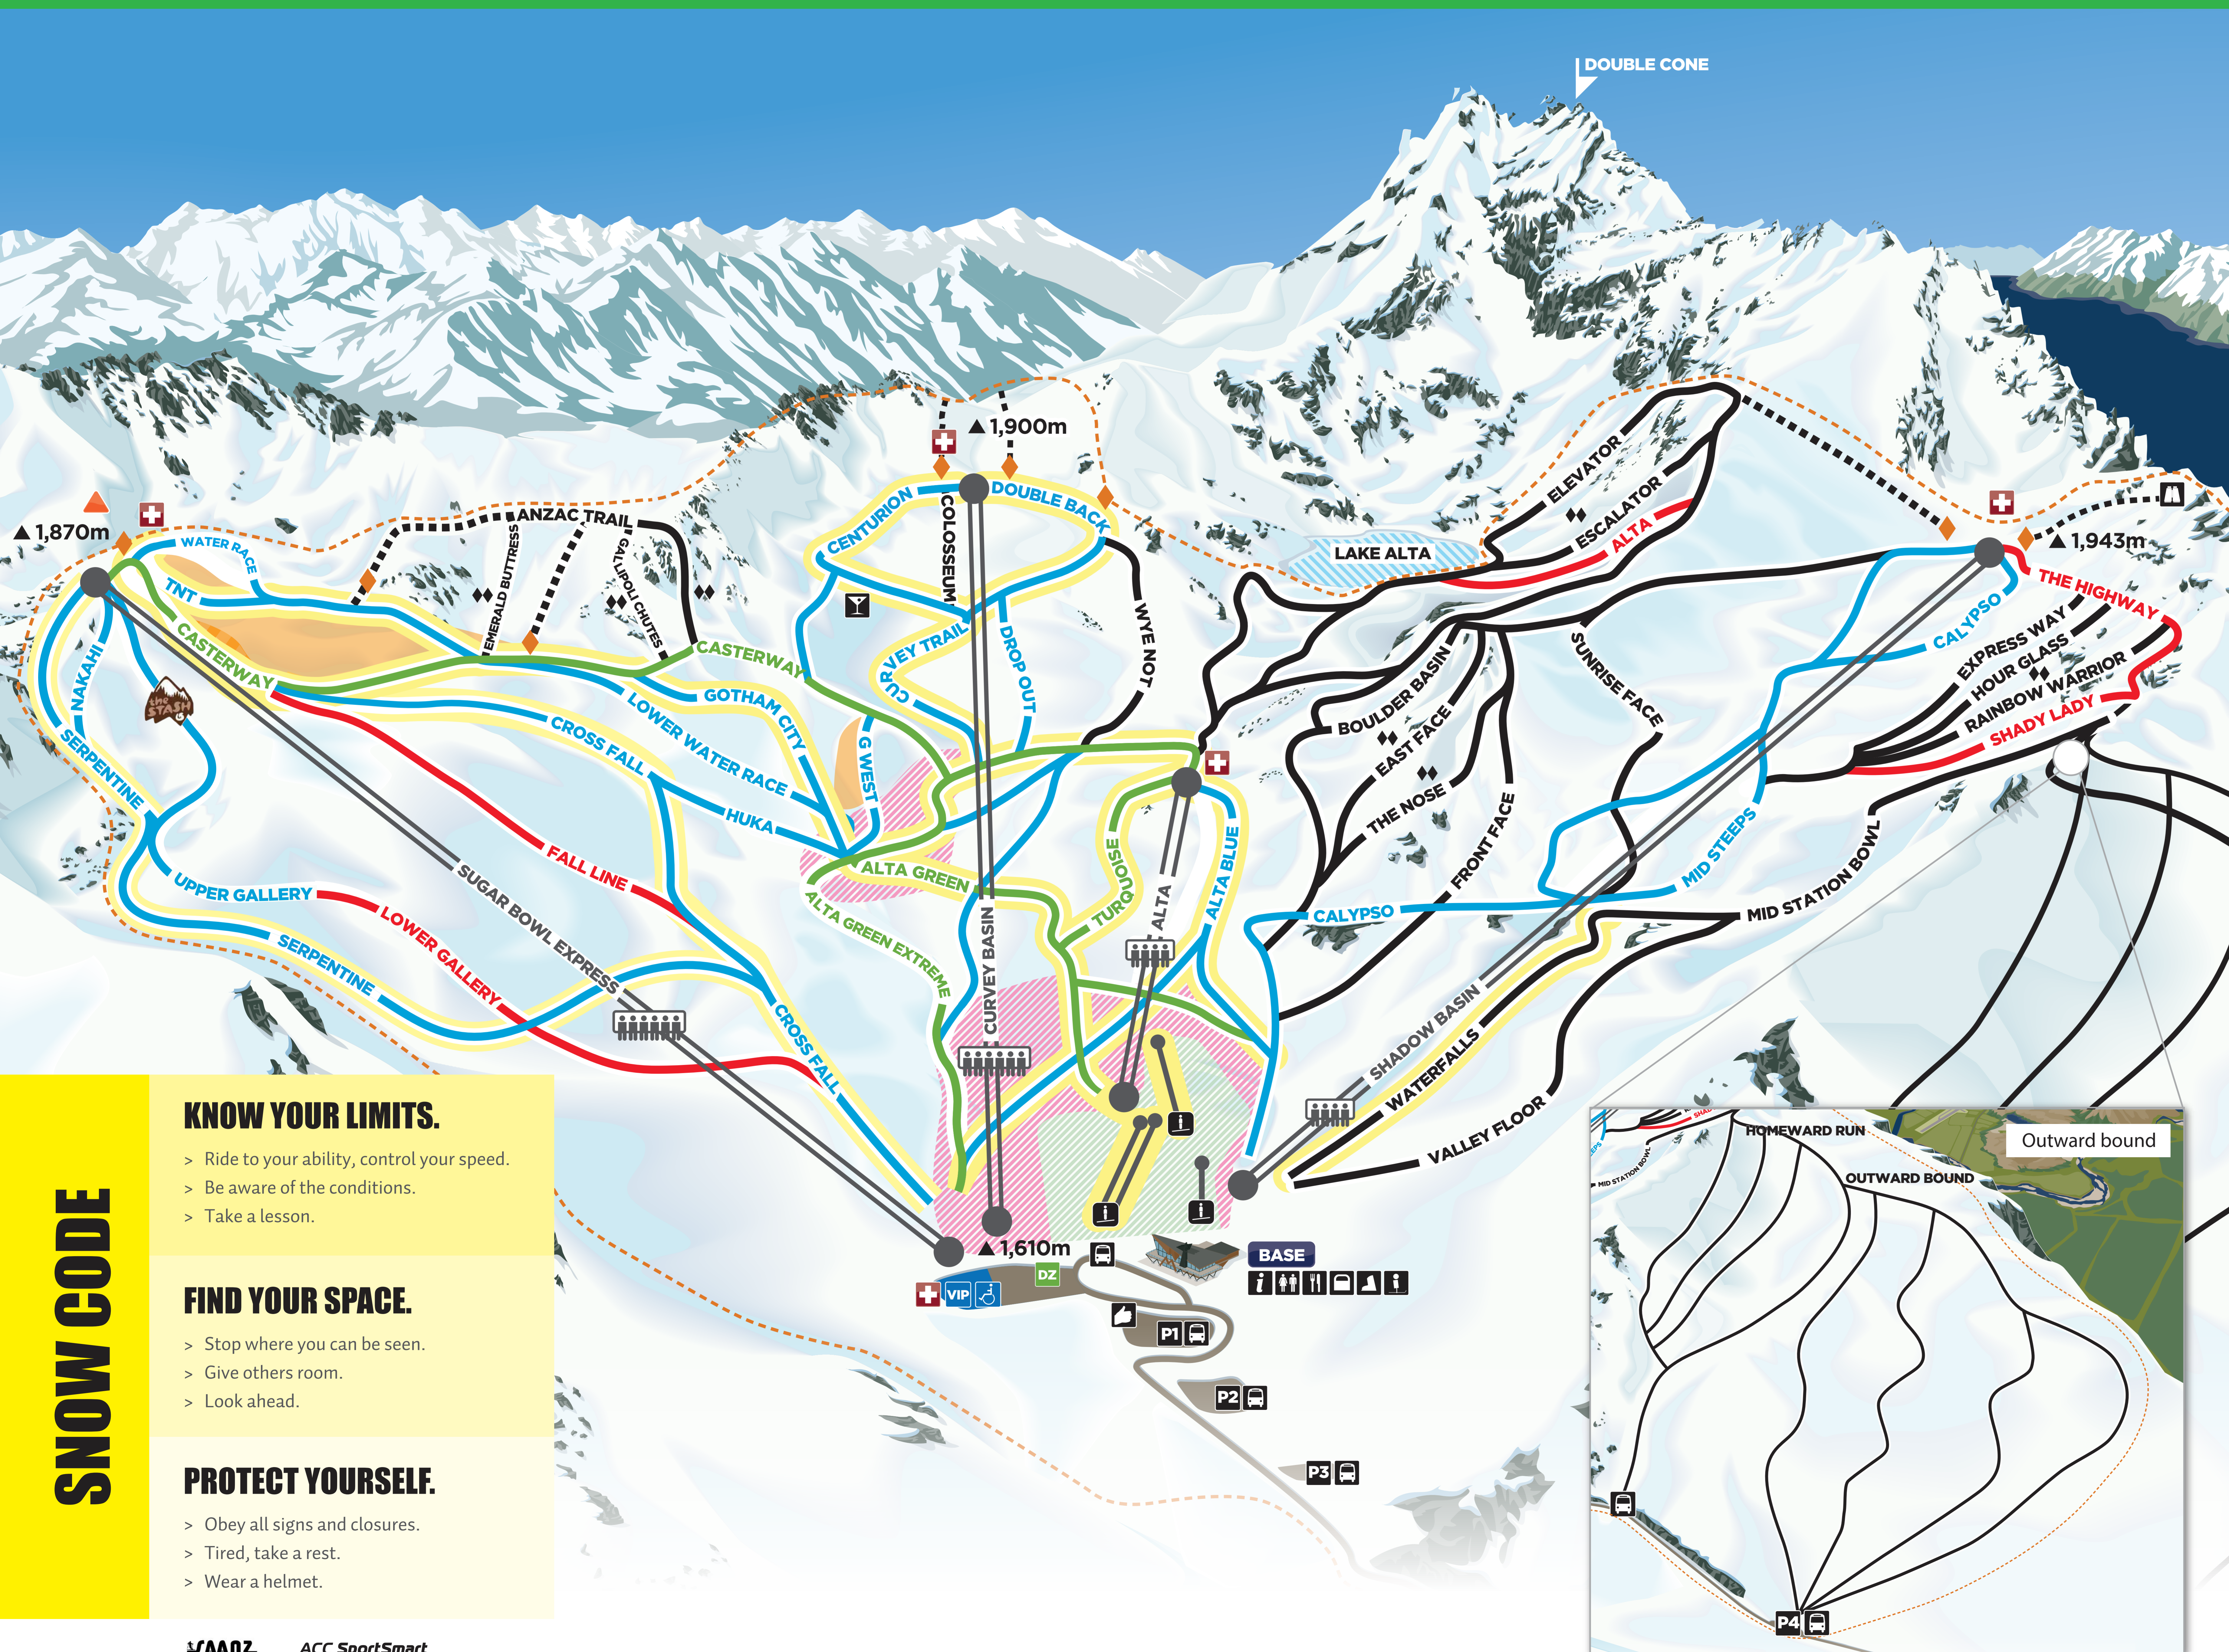

SKI AREA

- Ski Area Boundary
- Beginner
- Intermediate
- Advanced
- Expert
- Extreme
- Terrain Access Gate
- Beginner Park
- Intermediate & Expert Parks
- Beginner Zone
- Slow Zone
- Snowmaking
- BCA Avalanche Beacon Training
- The Stash
- Ice Bar
- Surface Conveyor Lift
- Look Out
- Smoke free ski area

BASE FACILITIES

- Patrol/Medical
- Toilets
- Licensed Restaurant
- Snow Shop
- Guest Services
- Ski/Snowboard Rental
- Snowsports School
- Ride Share Point
- Car Park
- Shuttle
- VIP Parking
- Disabled Parking
- Drop Off Zone

SNOW CODE

KNOW YOUR LIMITS.

- > Ride to your ability, control your speed.
- > Be aware of the conditions.
- > Take a lesson.

FIND YOUR SPACE.

- > Stop where you can be seen.
- > Give others room.
- > Look ahead.

PROTECT YOURSELF.

- > Obey all signs and closures.
- > Tired, take a rest.
- > Wear a helmet.